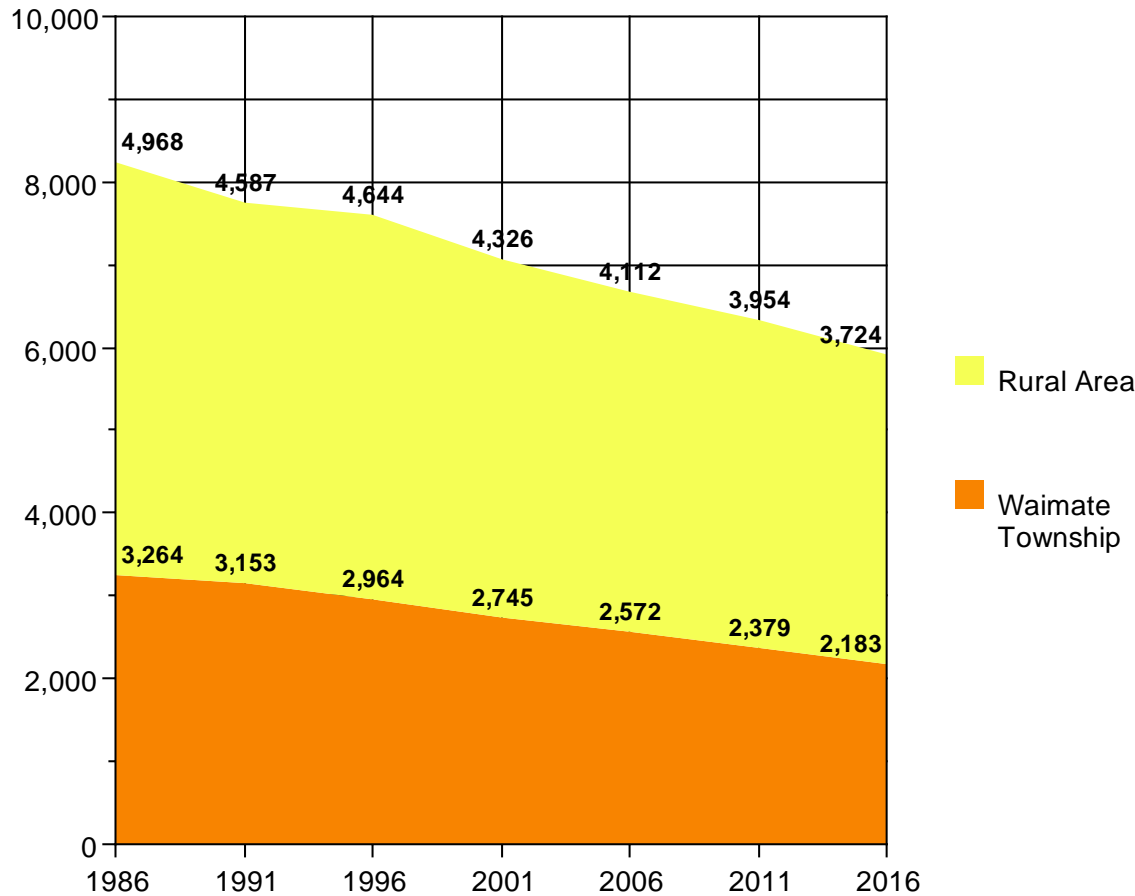

Appendix I - Population Census

Waimate 2020

Appendix I

Projected Waimate District Population - Statistics NZ - Based on Historical Census Data

NOTE - Data for years 2006, 2011 and 2016 are projections from historical data only