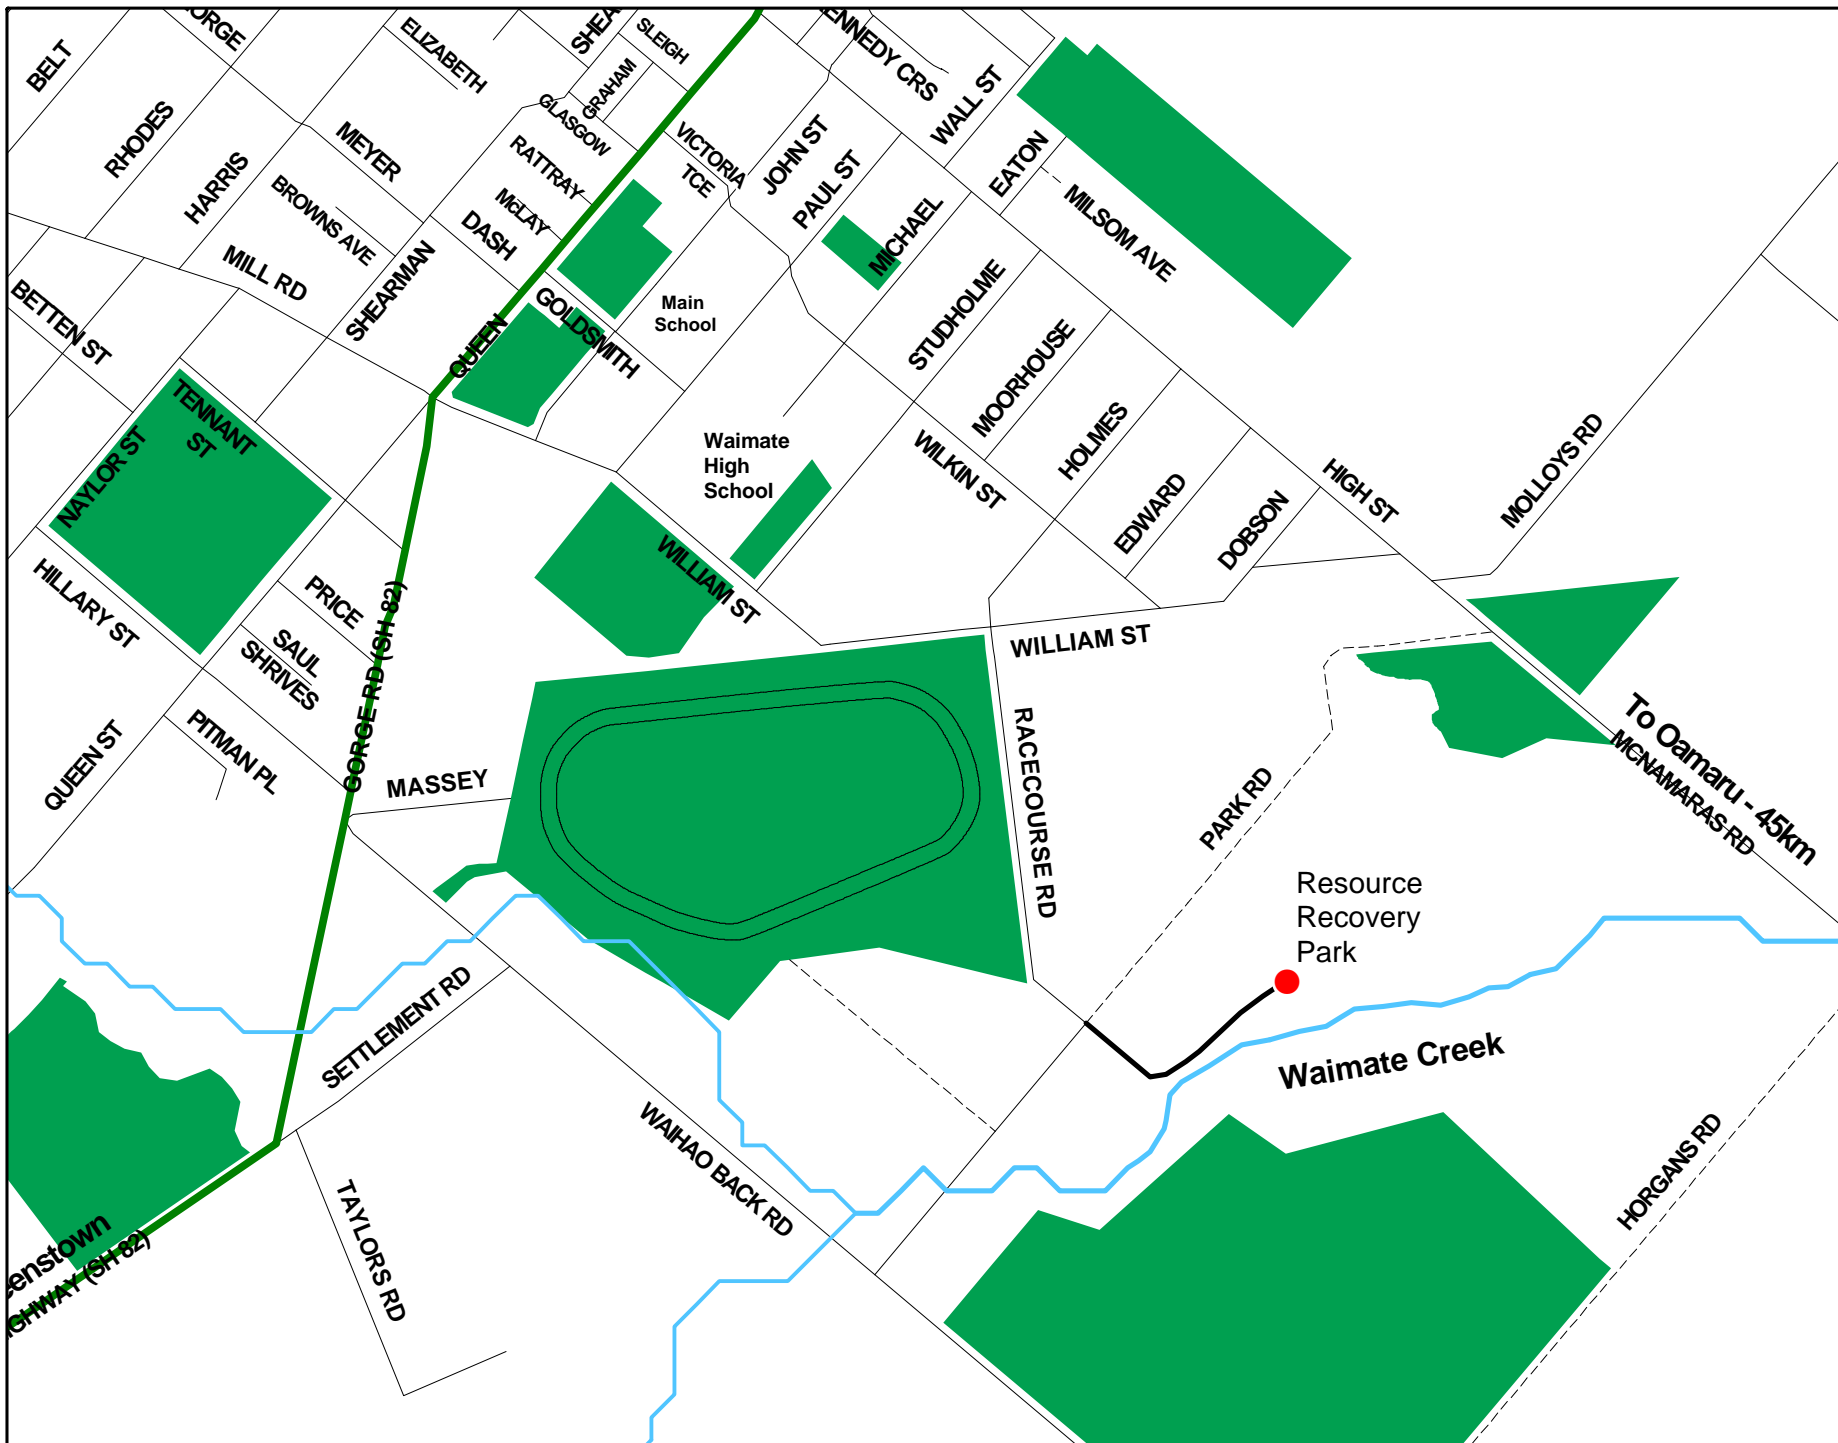

WAIMATE DISTRICT COUNCIL
Copyright Reserved Waimate District Council

Location Map of Waimate's Resource Recovery Park

Quality of Terralink Orthophotos
Pixel Resolution: 0.7 m
Positional Accuracy: + or - 6m

ORIGINAL SHEET SIZE

A4

Digital map data supplied by Terralink International Ltd. Sourced from Land Information New Zealand CROWN COPYRIGHT RESERVED The information displayed in the GIS has been taken from Waimate District Council's databases and maps. It is made available in good faith but its accuracy or completeness is not guaranteed. If the information is relied on in support of a resource consent it should be verified independently.

Scale 1:10,000