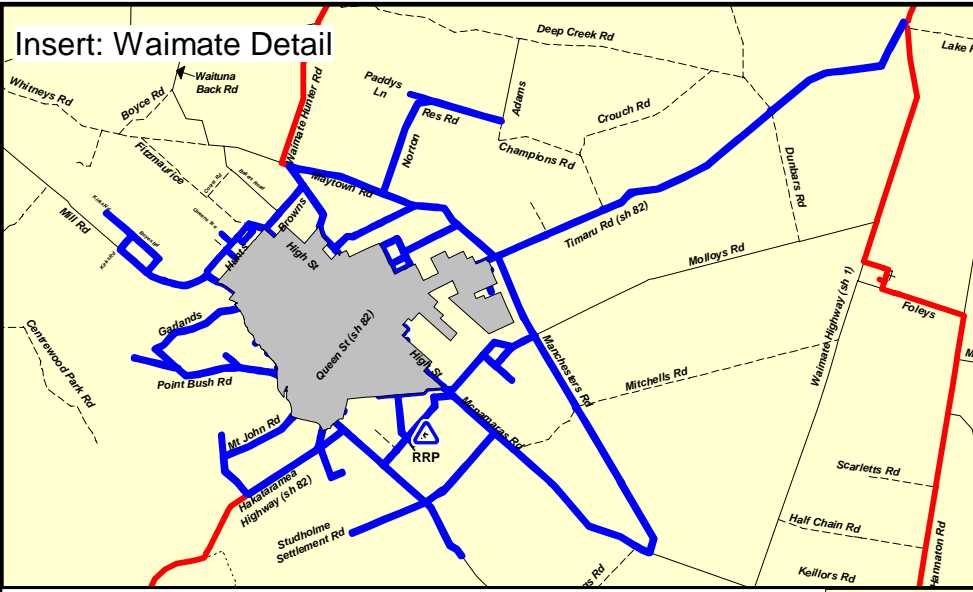

Insert: Waimate Detail

WDC Refuse Recycling Collections Service & Recycling Dropoff Stations.

Map Legend

-  Recycling Drop Off Stations
-  Refuse Truck Direction of Travel
-  Refuse & Recycling Collection
-  Refuse Collection Route Only