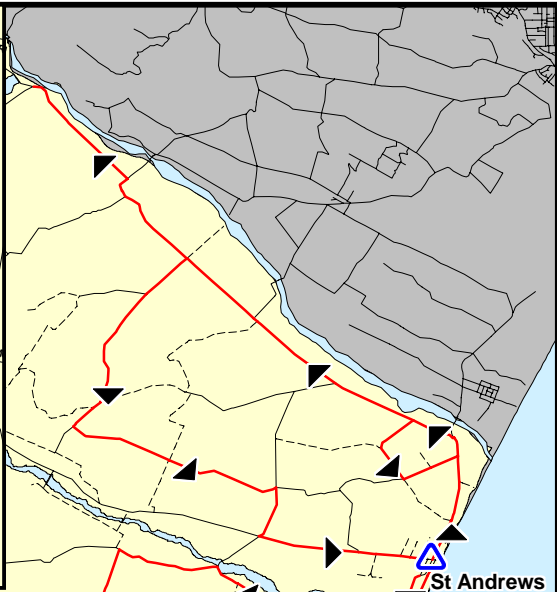

Insert: Waimate Detail

WDC Refuse Recycling Collections Service & Recycling Dropoff Stations.

Map Legend

-  Recycling Drop Off Stations
-  Refuse Truck Direction of Travel
-  Refuse & Recycling Collection
-  Refuse Collection Route Only