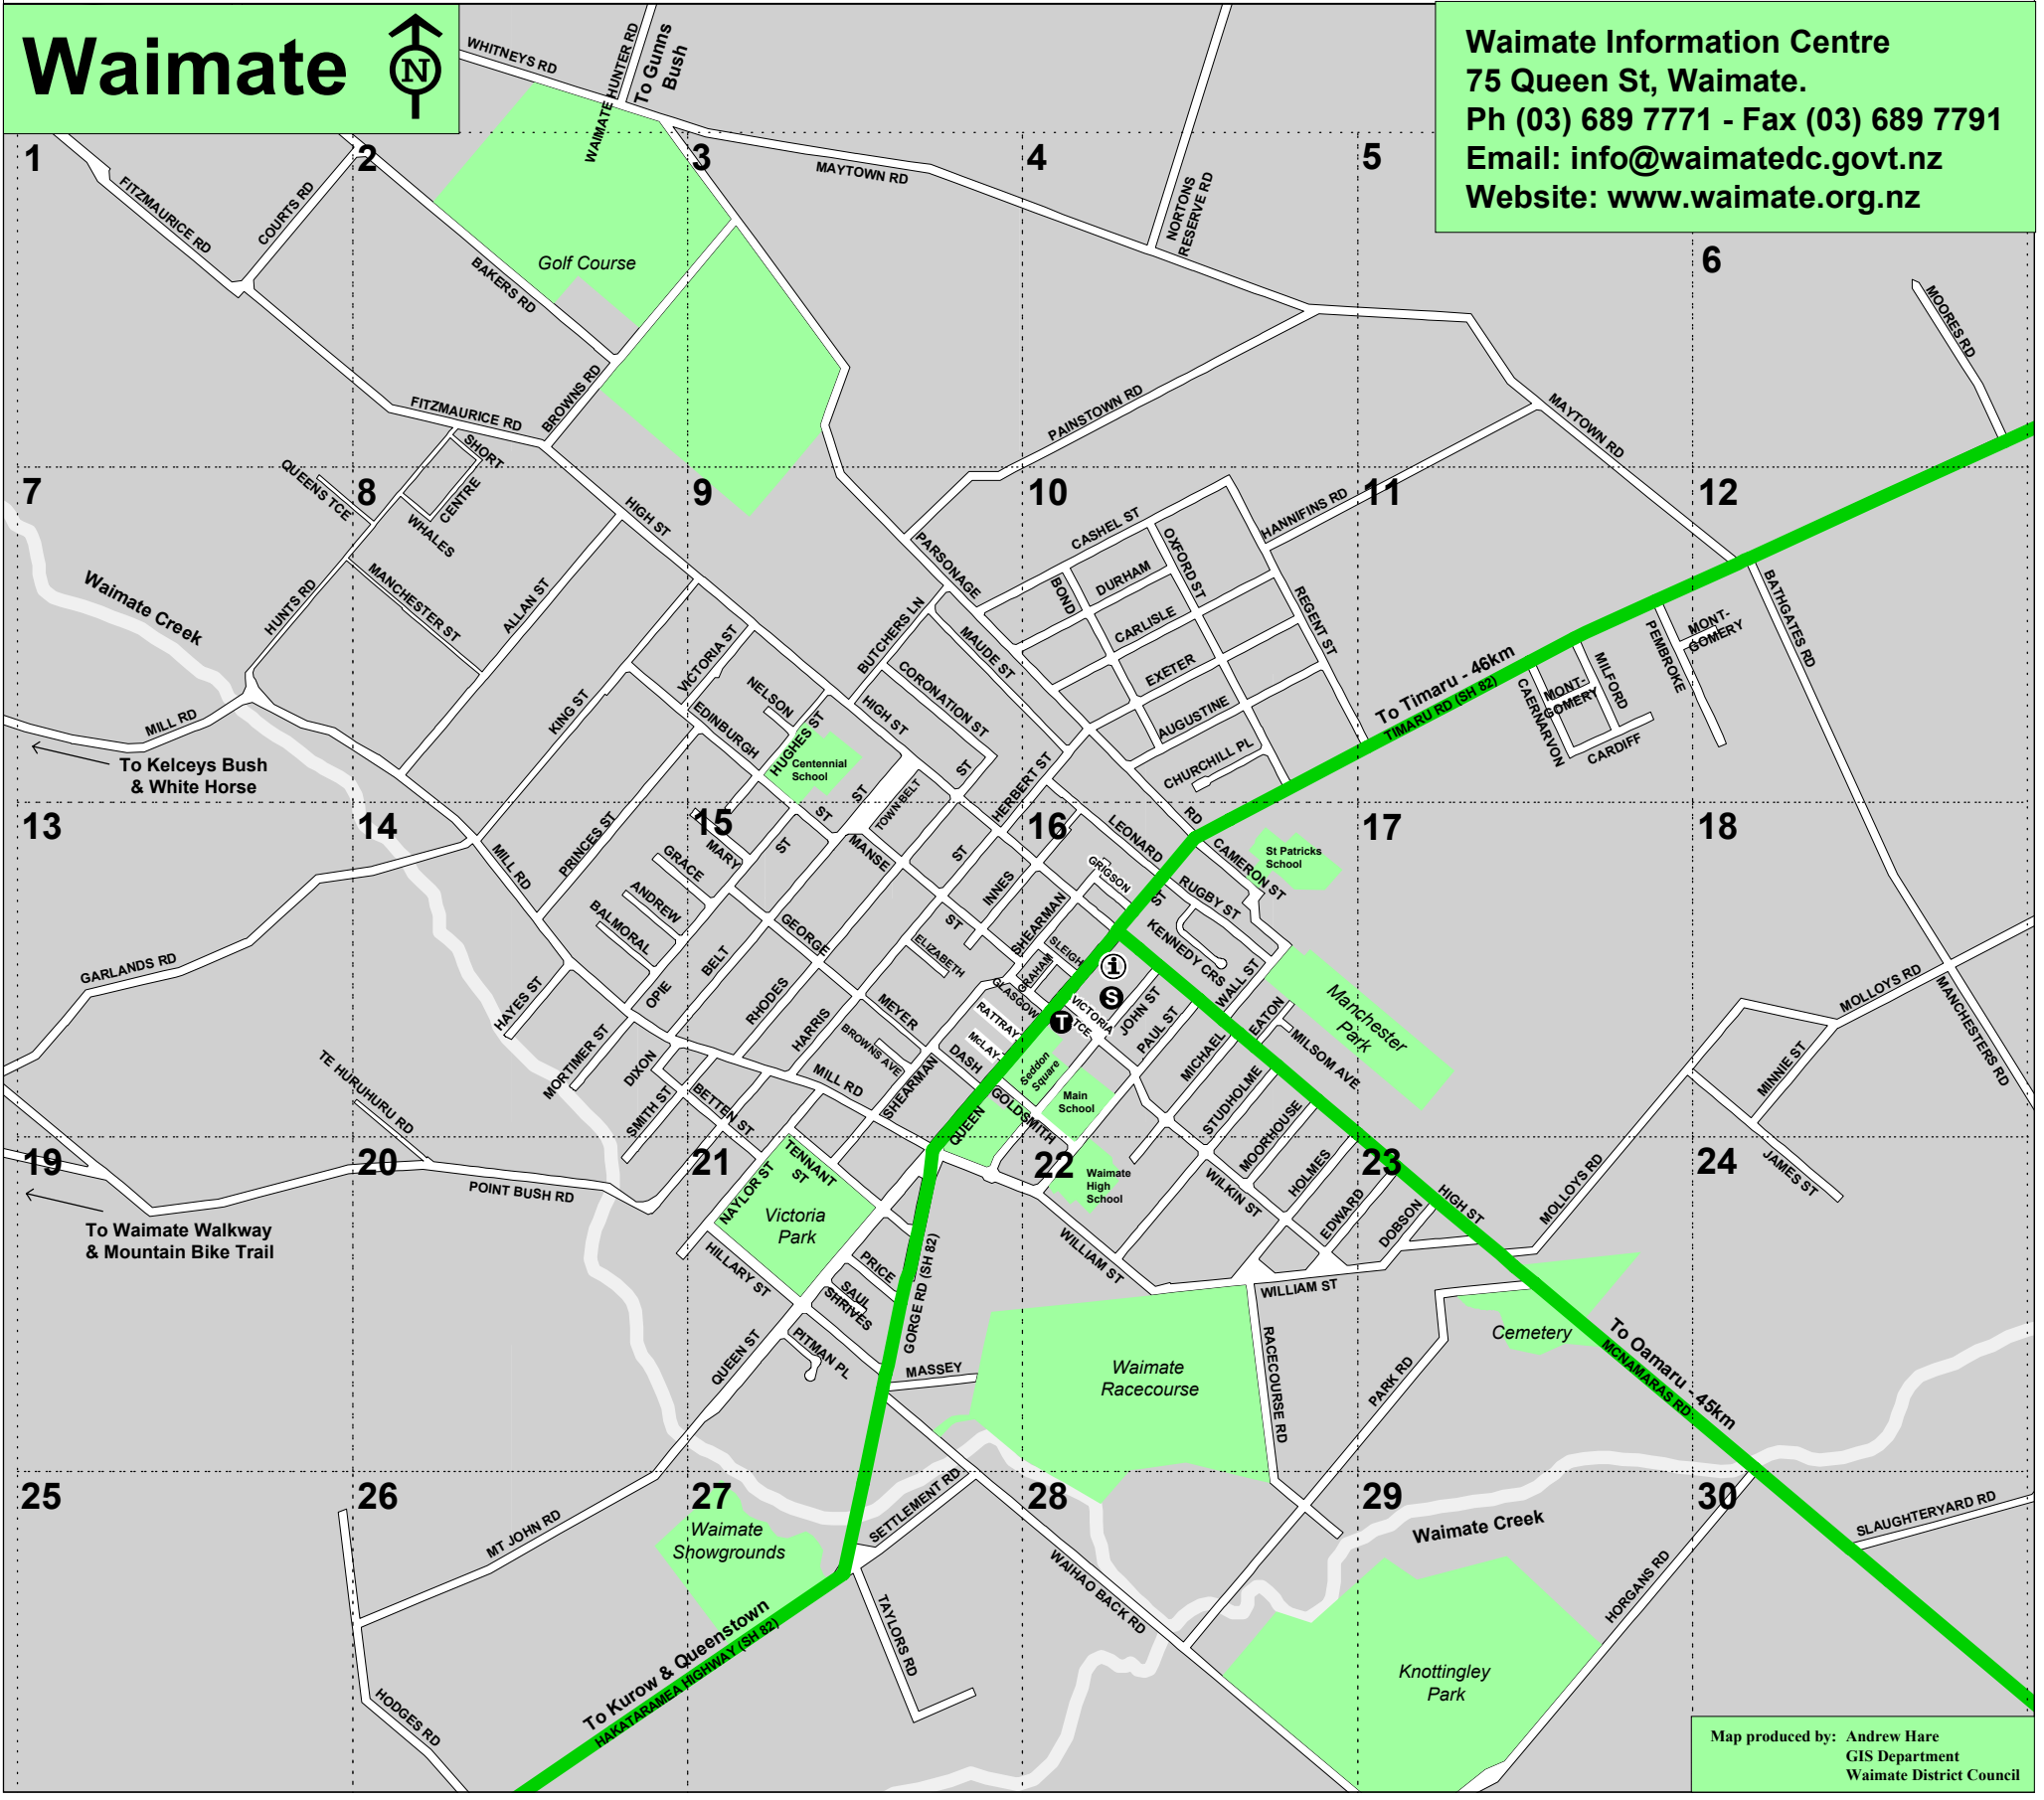

- Information Centre --- 16
- Supermarket --- 16
- Toilets --- 16

Waimate

Waimate Information Centre
75 Queen St, Waimate.
Ph (03) 689 7771 - Fax (03) 689 7791
Email: info@waimatedc.govt.nz
Website: www.waimate.org.nz

Map produced by: Andrew Hare
GIS Department
Waimate District Council