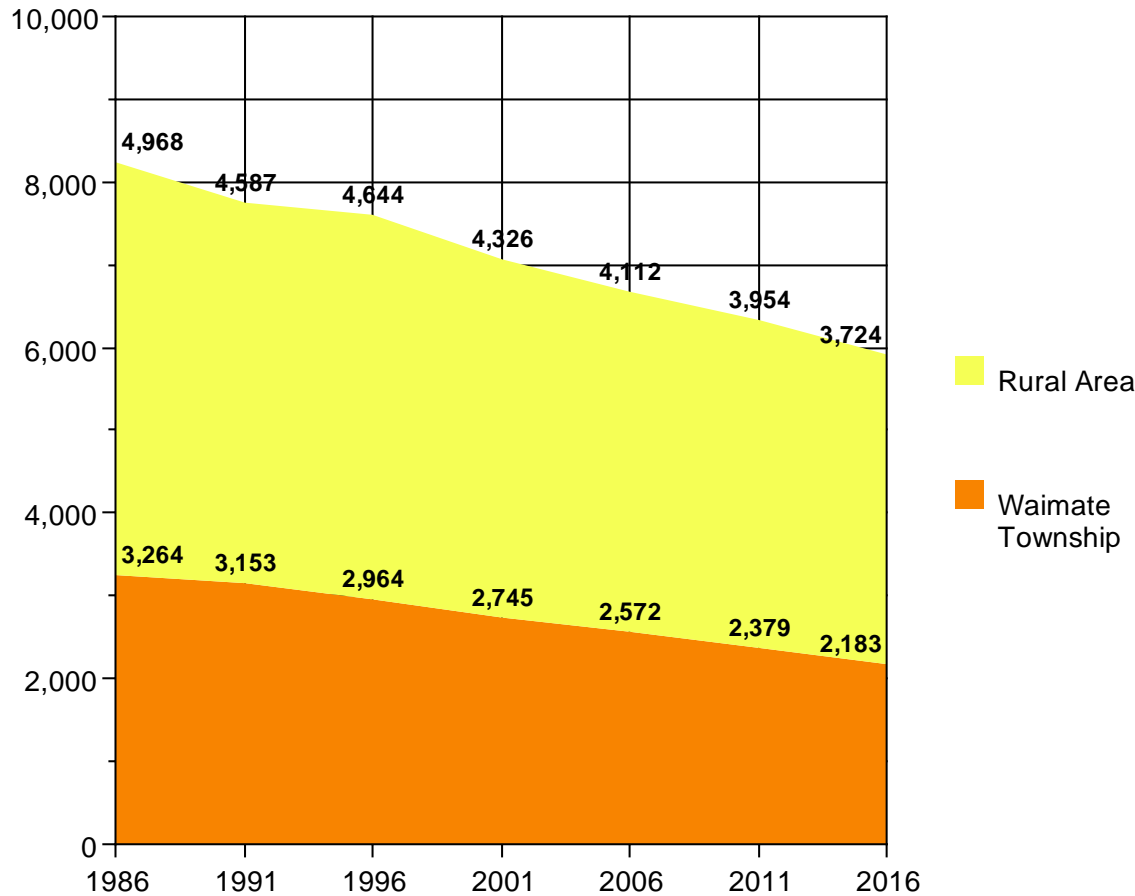

Appendix I - Population Census

Appendix I

Projected Waimate District Population - Statistics NZ - Based on Historical Census Data

NOTE - Data for years 2006, 2011 and 2016 are projections from historical data only