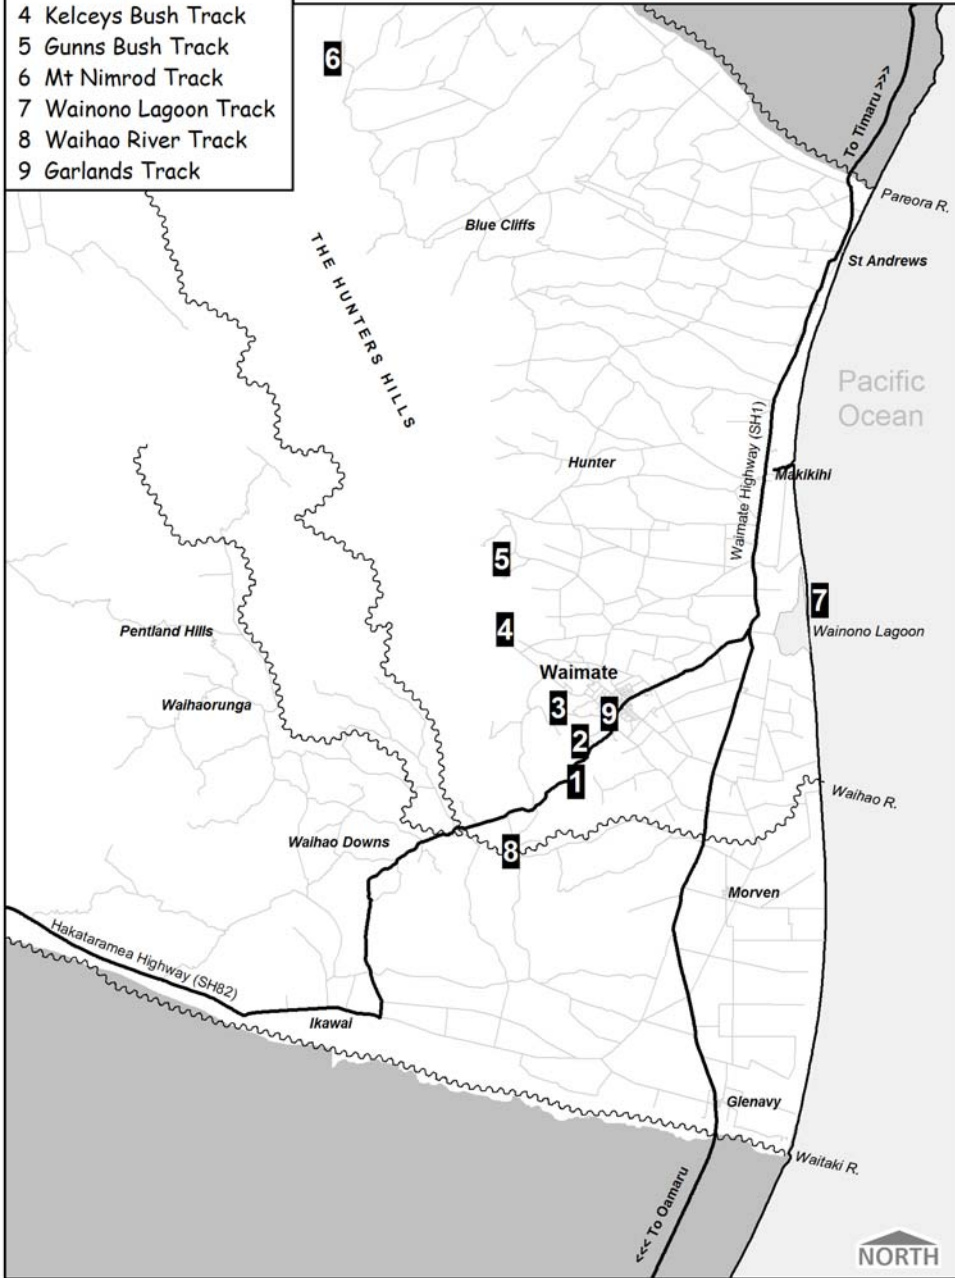

- 1 Studholmes Bush Track
- 2 Whitehorse Link Track
- 3 Whitehorse Track
- 4 Kelceys Bush Track
- 5 Gunns Bush Track
- 6 Mt Nimrod Track
- 7 Wainono Lagoon Track
- 8 Waihao River Track
- 9 Garlands Track

Waimate District Track Locations Tracks Nos. 1-9

Waimate Urban Walkway and Cycleway