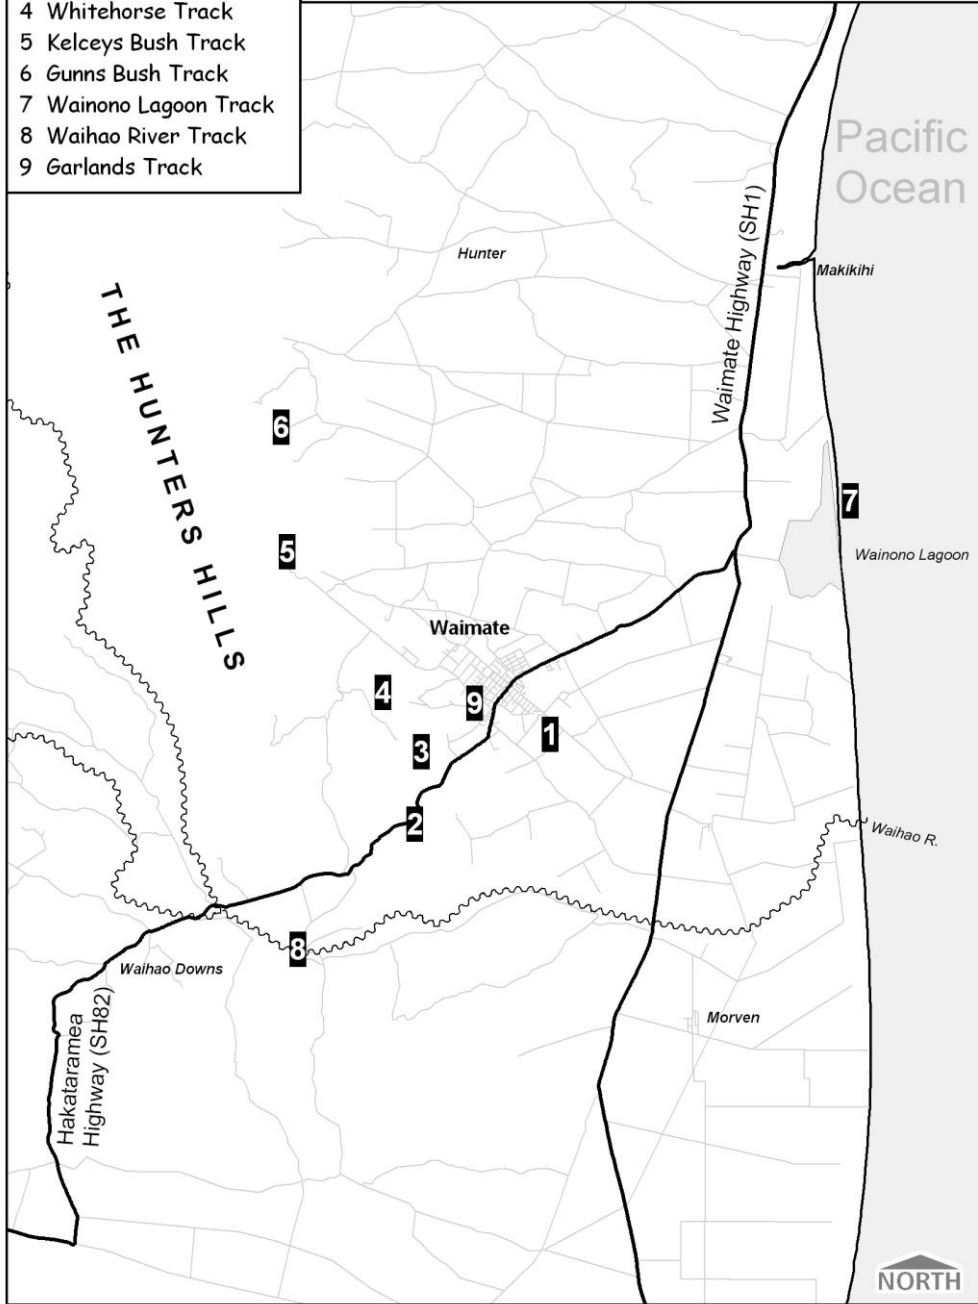

- 1 Knottingley Park Track
- 2 Studholmes Bush Track
- 3 Whitehorse Link Track
- 4 Whitehorse Track
- 5 Kelceys Bush Track
- 6 Gunns Bush Track
- 7 Wainono Lagoon Track
- 8 Waihao River Track
- 9 Garlands Track

Waimate District Track Locations Tracks Nos. 1-9

Waimate Urban Walkway and Cycleway