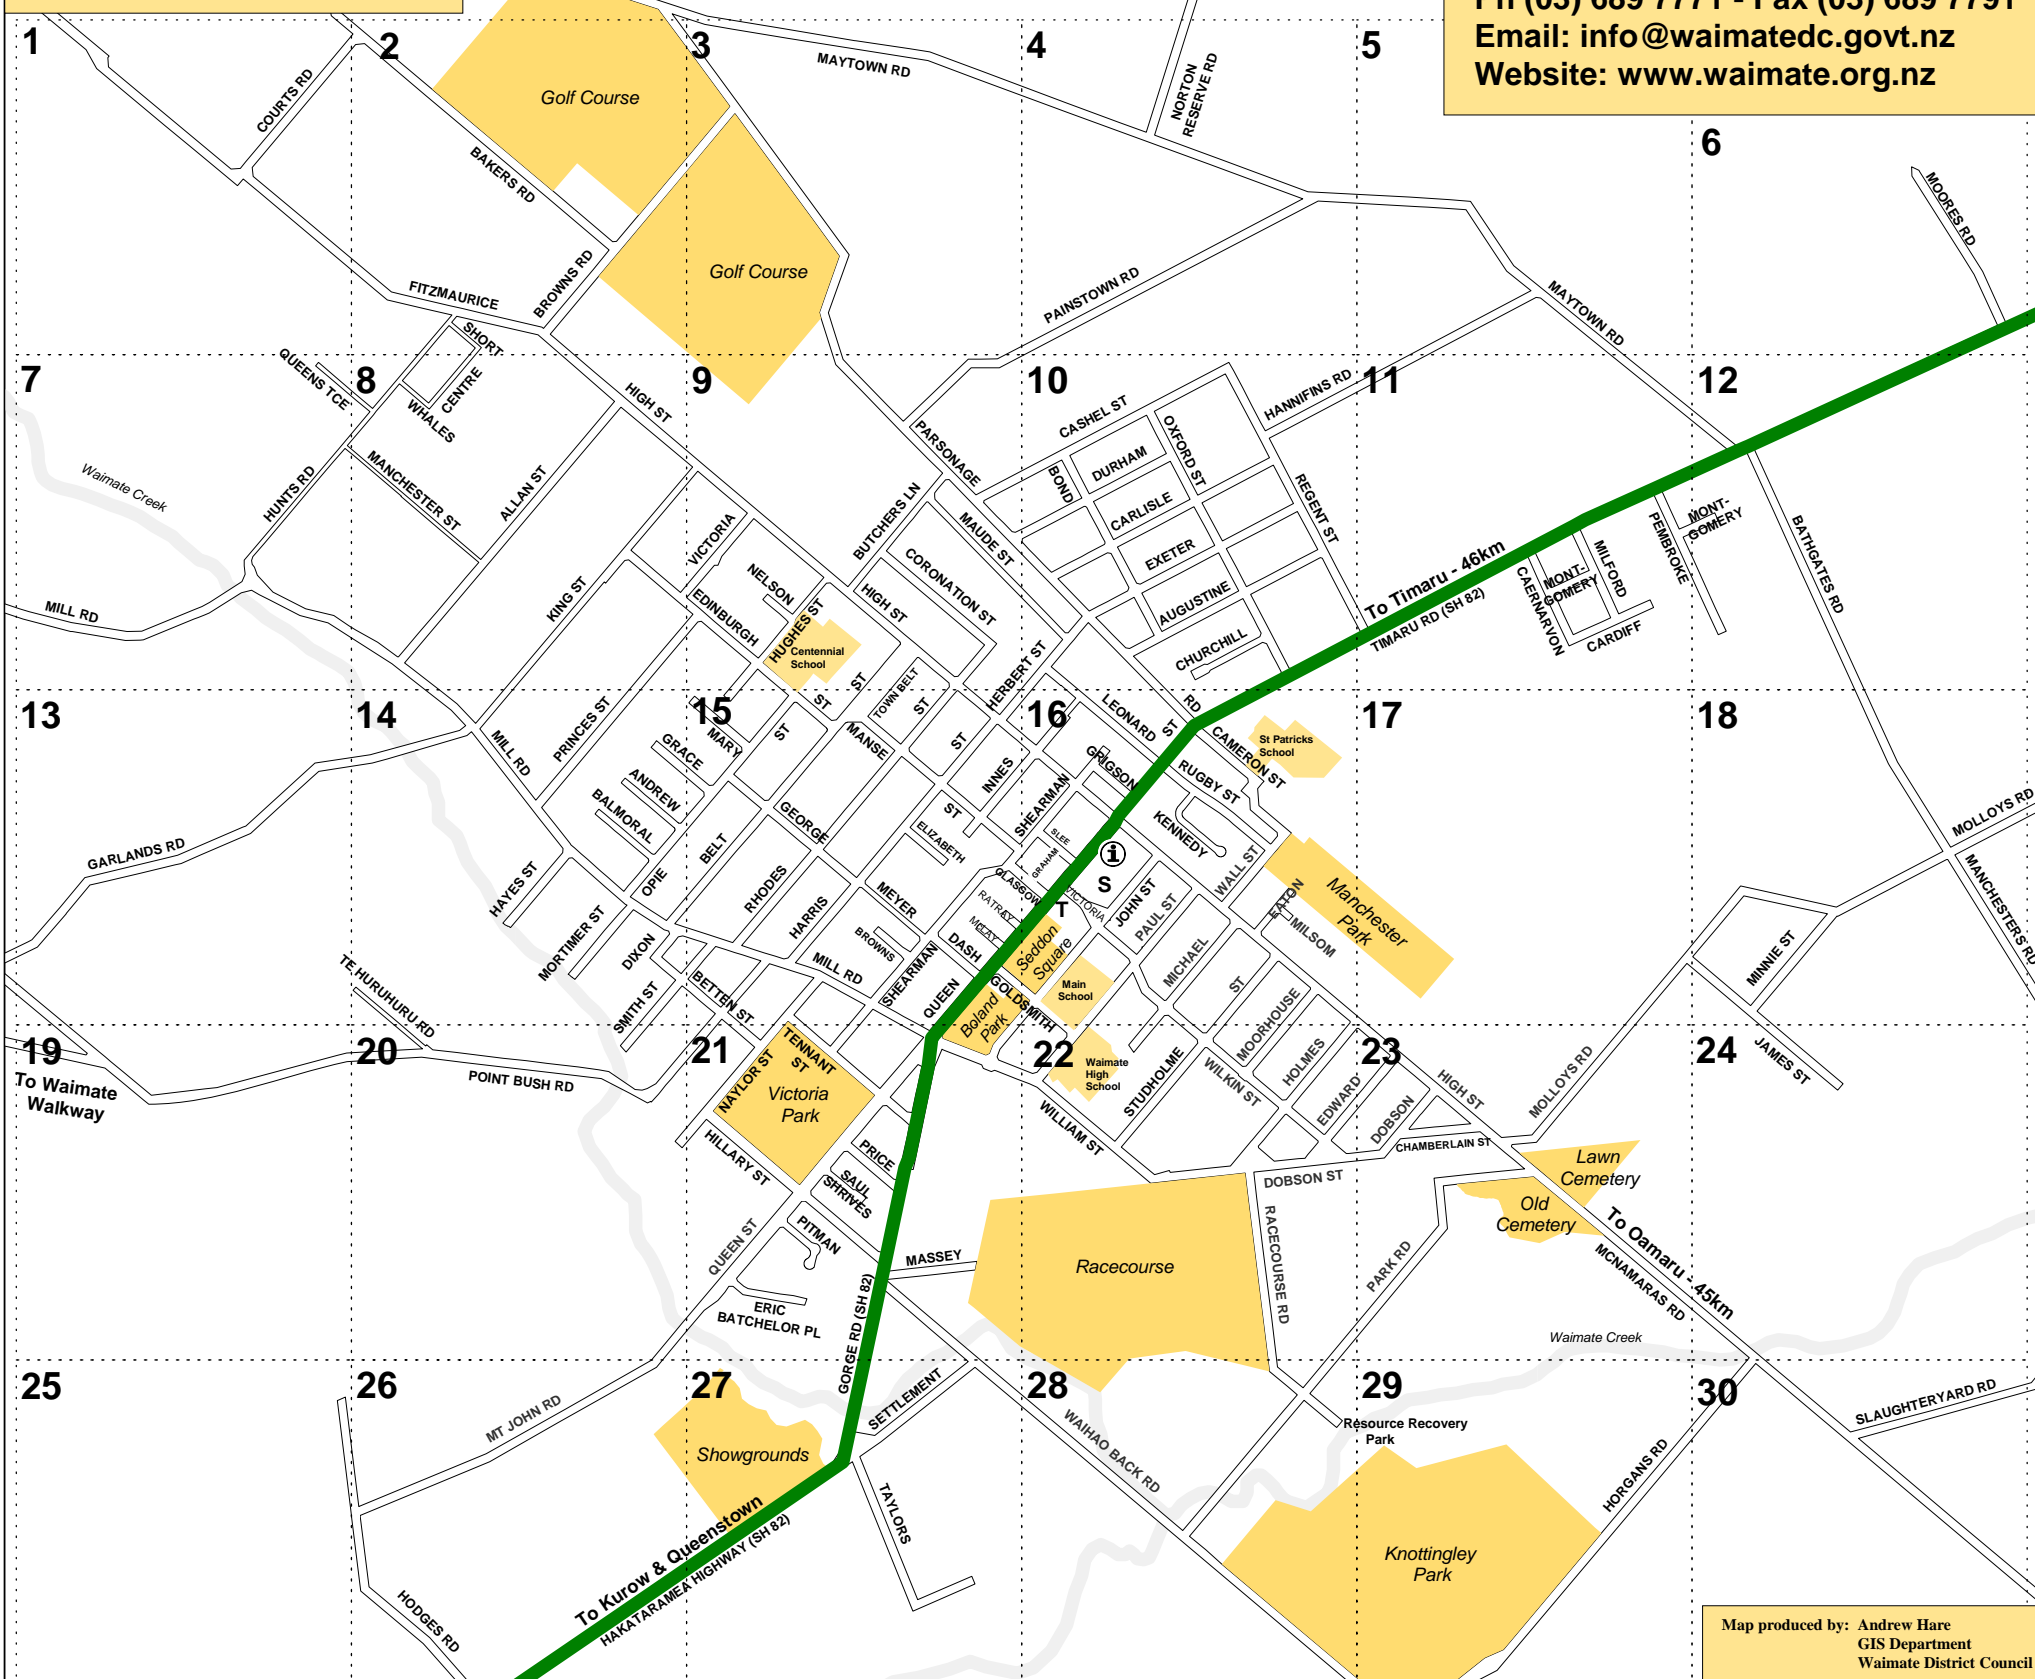

Maude St --- 9
Maytown Rd --- 3
McLay Pl --- 15
McNamaras Rd --- 23
Meyer St --- 15
Michael St --- 16
Milford St --- 11
Mill Rd --- 15
Milsom Ave --- 16
Minnie St --- 18
Molloy Rd --- 23
Montgomery St --- 11
Moores Rd --- 6
Moorhouse St --- 22
Mortimer St --- 14
Mt John Rd --- 26
Naylor St --- 21
Nelson St --- 9

Nortons Reserve Rd --- 4
Opie St --- 14
Oxford St --- 10
Painstown Rd --- 4
Park Rd --- 23
Parsonage Rd --- 9
Paul St --- 16
Pembroke St --- 11
Pitman Pl --- 21
Point Bush Rd --- 20
Price St --- 21
Princes St --- 14
Queen St (SH82) --- 15
Queens Tce --- 7
Racecourse Rd --- 22

Ratray Pl --- 15
Regent St --- 10
Rhodes St --- 15
Rugby St --- 16
Saul Shives Pl --- 21
Settlement Rd --- 27
Shearman St --- 15
Short St --- 2
Slaughteryard Rd --- 30
Slee St --- 16
Smith St --- 14
Studholme St --- 16
Taylors Rd --- 27
Tennant St --- 21
Te Huruhuru Rd --- 14
Timaru Rd (SH82) --- 11
Town Belt --- 15

Victoria St --- 9
Victoria Tce --- 16
Waihao Back Rd --- 28
Waimate Hunter Rd --- 2
Hakataramea Hwy (SH82) --- 26
Wall St --- 16
Whales St --- 8
Wilkin St --- 22
William St --- 22

i - Information Centre --- 16
S - Supermarket --- 16
T - Toilets --- 16

Waimate

Waimate Information Centre
75 Queen St, Waimate.
Ph (03) 689 7771 - Fax (03) 689 7791
Email: info@waimatedc.govt.nz
Website: www.waimate.org.nz

Map produced by: Andrew Hare
GIS Department
Waimate District Council